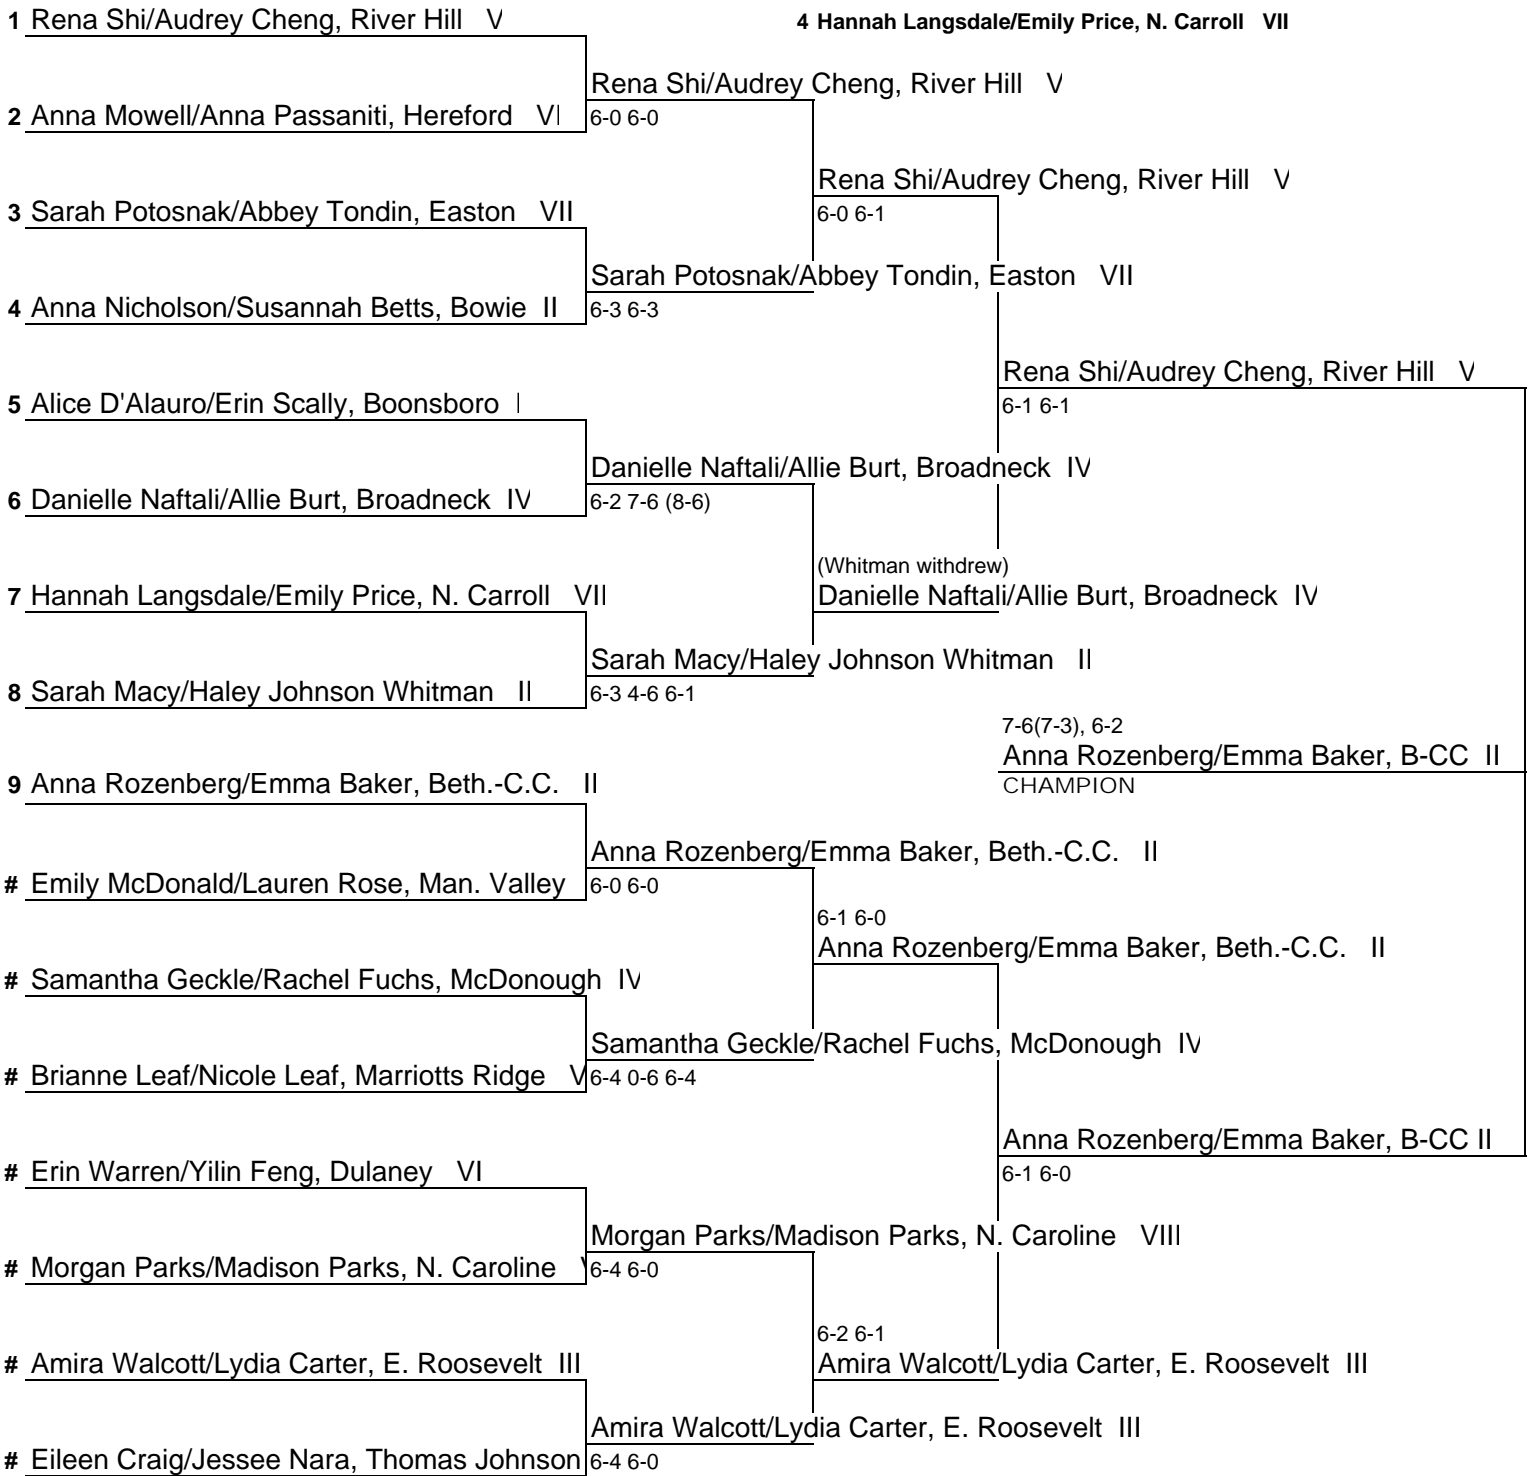

MPSSAA  
TENNIS TOURNAMENT  
Girls' Doubles 2011

**Seeds**

- 1 Rena Shi/Audrey Cheng, River Hill V
- 2 Amira Walcott/Lydia Carter, E. Roosevelt III
- 3 Anna Rozenberg/Emma Baker Beth.-C.C. II
- 4 Hannah Langsdale/Emily Price, N. Carroll VII

CONSOLATION WINNER 3rd  
Amira Walcott/Lydia Carter, E. Roosevelt  
6-1 6-3